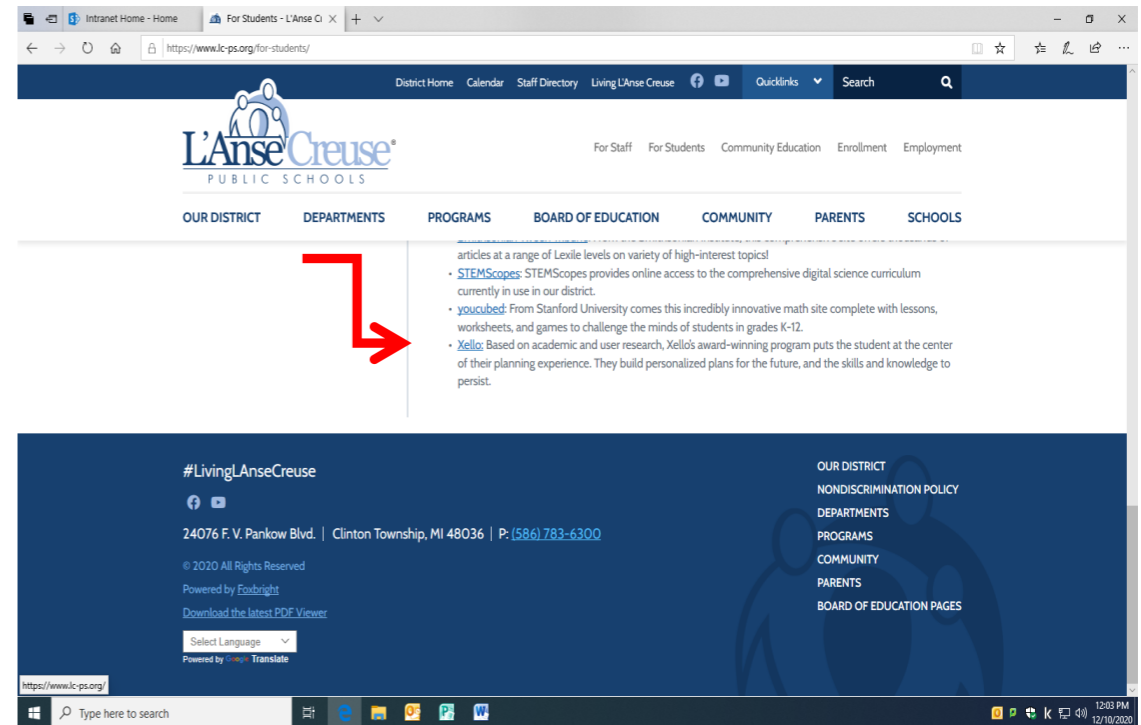

Say Hello to Xello!

Xello is an online program that helps you create your very own, unique roadmap for college, career, and future success. Interactive assessments highlight career pathways aligned with your skills, interests, and unique personality. Sign in today and get started!

You already have your very own Xello account. Here's how to get started:
All L'Anse Creuse Public Schools students login the same way
visit: [Xelloworld.com](https://www.xello.world)
UN: LCPS-student ID number PW: mm/dd/yyyy

www.xello.world

Logging into your Career Portfolio Has never been easier!

Students can use Single-Sign-on through their google accounts. Or visit the L'Anse Creuse Public Schools home webpage, click [For Students](#) and scroll to the bottom and click on the [Xello](#) link. Students will be prompted again to login to their Microsoft google account with email.