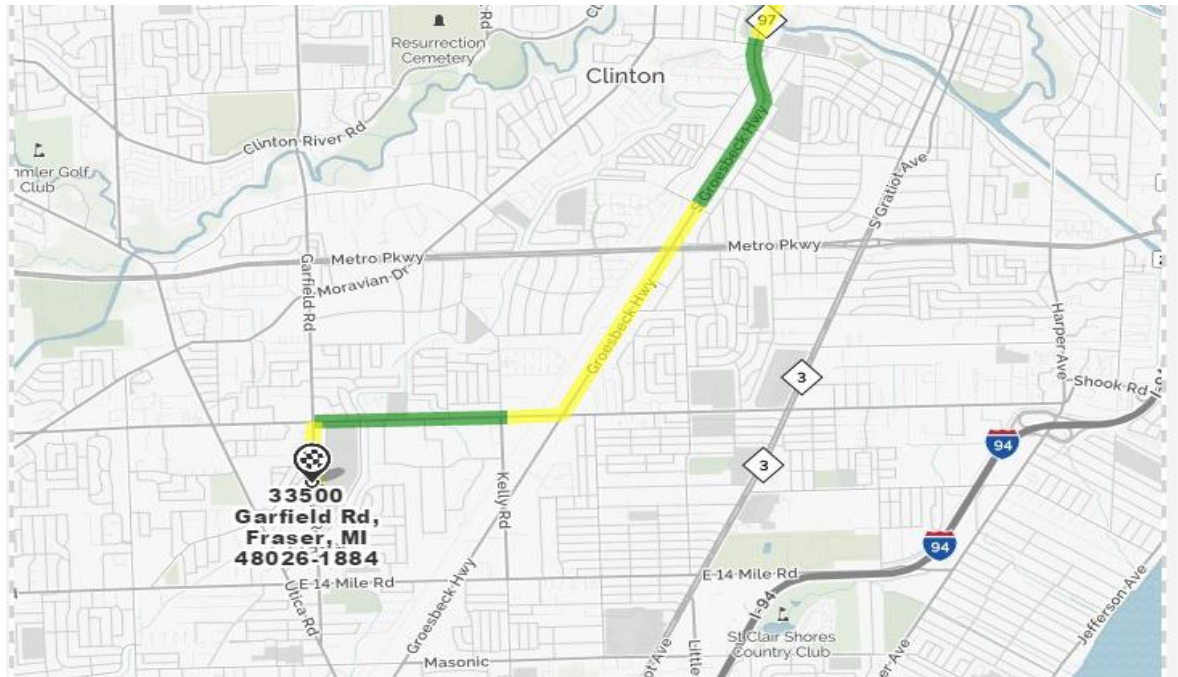

Richards Middle School

33500 Garfield

From Middle School-North:

- 1. Starting on Fairchild, go south to Hall Rd.*
- 2. Turn right on Hall Rd.*
- 3. Turn right on Groesbeck Hwy/M-97
(making loop on Hall Rd to Groesbeck)*
- 4. Turn right onto 15 Mile Rd.*
- 5. Turn left onto Garfield*

The school is located on the left side of the road