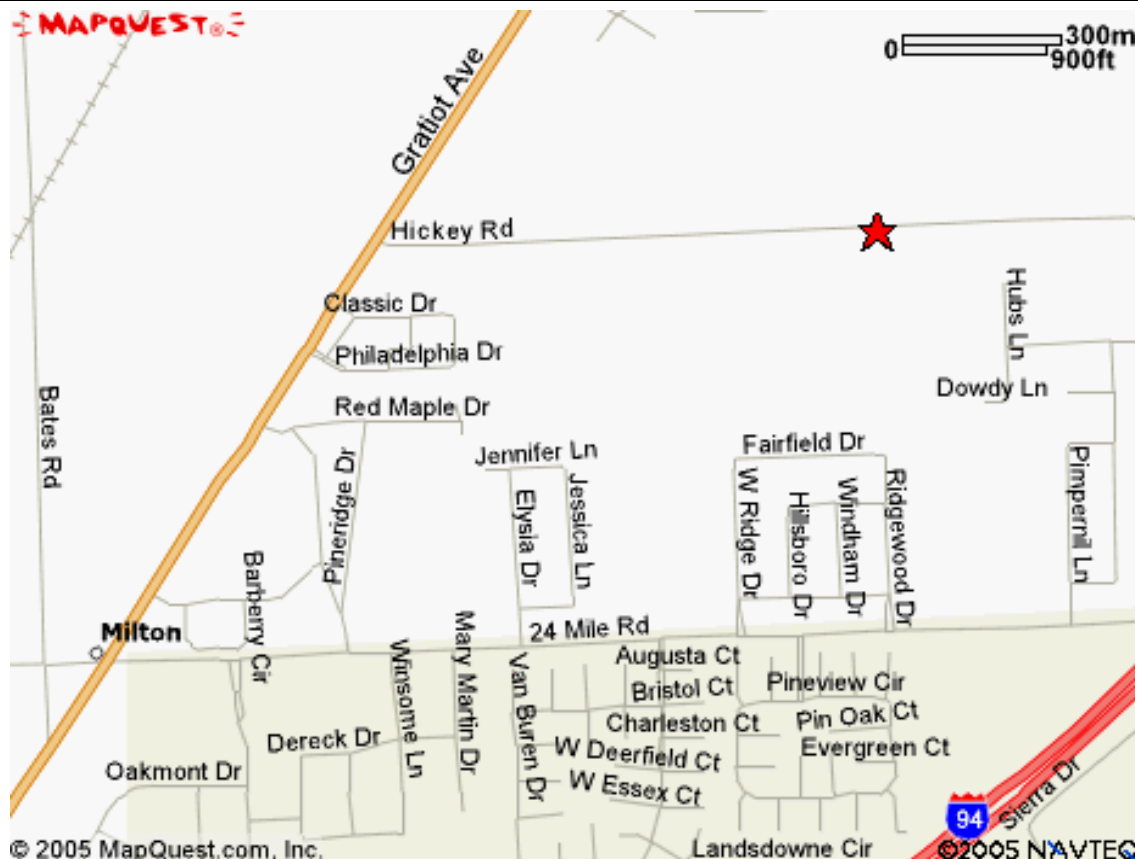

# L'Anse Creuse

## Middle School East

*30300 Hickey Road*

*From Middle School South:*

- 1. Starting on Jefferson, continue on Shook to I-94 East*
- 2. Take I-94 to Exit 243, stay to the left*
- 3. Turn left on 23 Mile Road , then right onto Gratiot*
- 4. Continue on Gratiot past 24 Mile, for about 1.7 Miles*
- 5. Turn right onto Hickey, then right into MS-East*