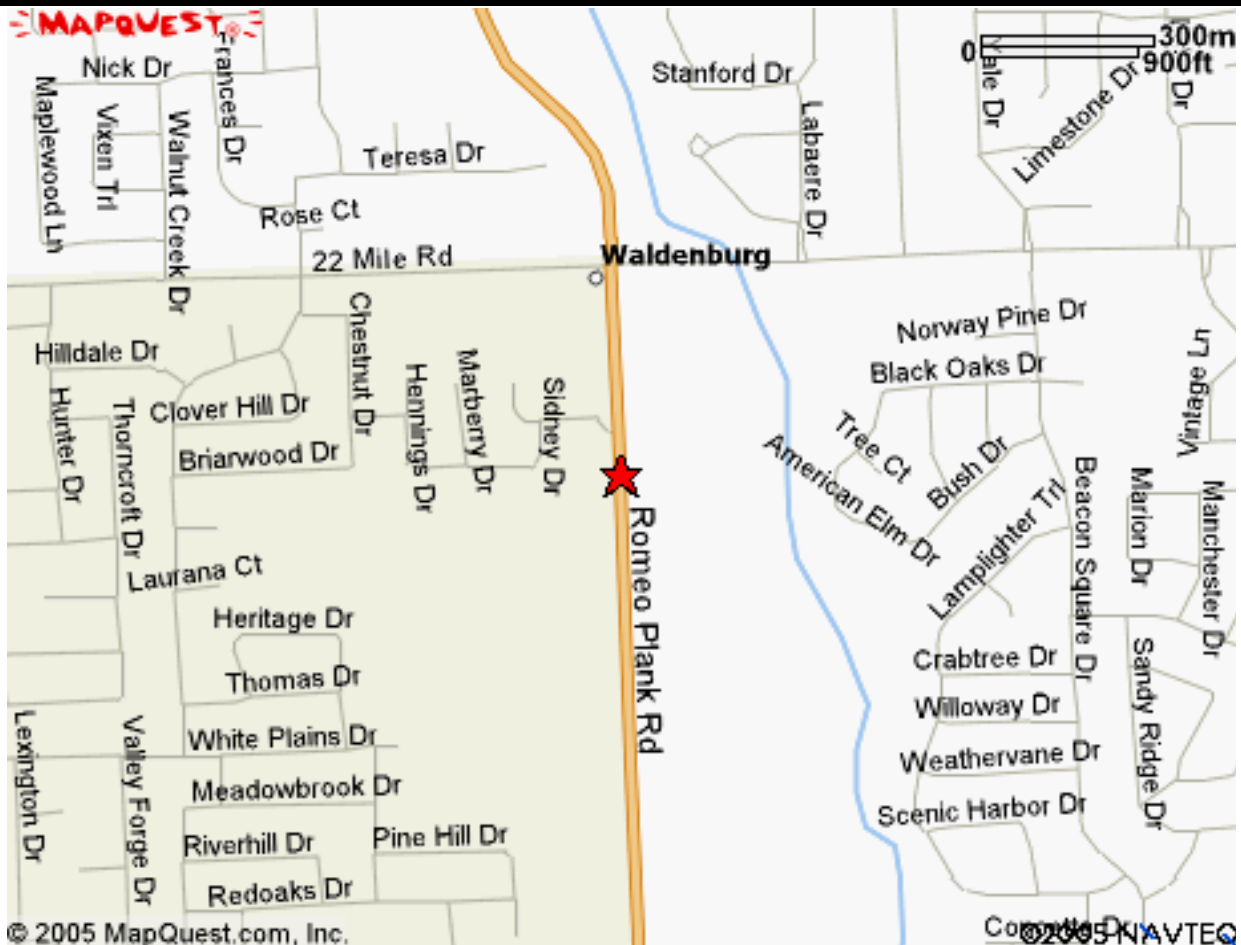

# Iroquois Middle School

*48301 Romeo Plank Road*

*From Middle School South:*

- 1. Starting on Jefferson, continue on Shook*
- 2. Turn Left onto I-94 East*
- 3. Take Exit 241—21 Mile Road, turn slight left to take the 21 Mile Road WEST ramp*
- 4. Turn Left onto 21 Mile Road*
- 5. Turn Right onto Romeo Plank—about 0.7 Miles down*