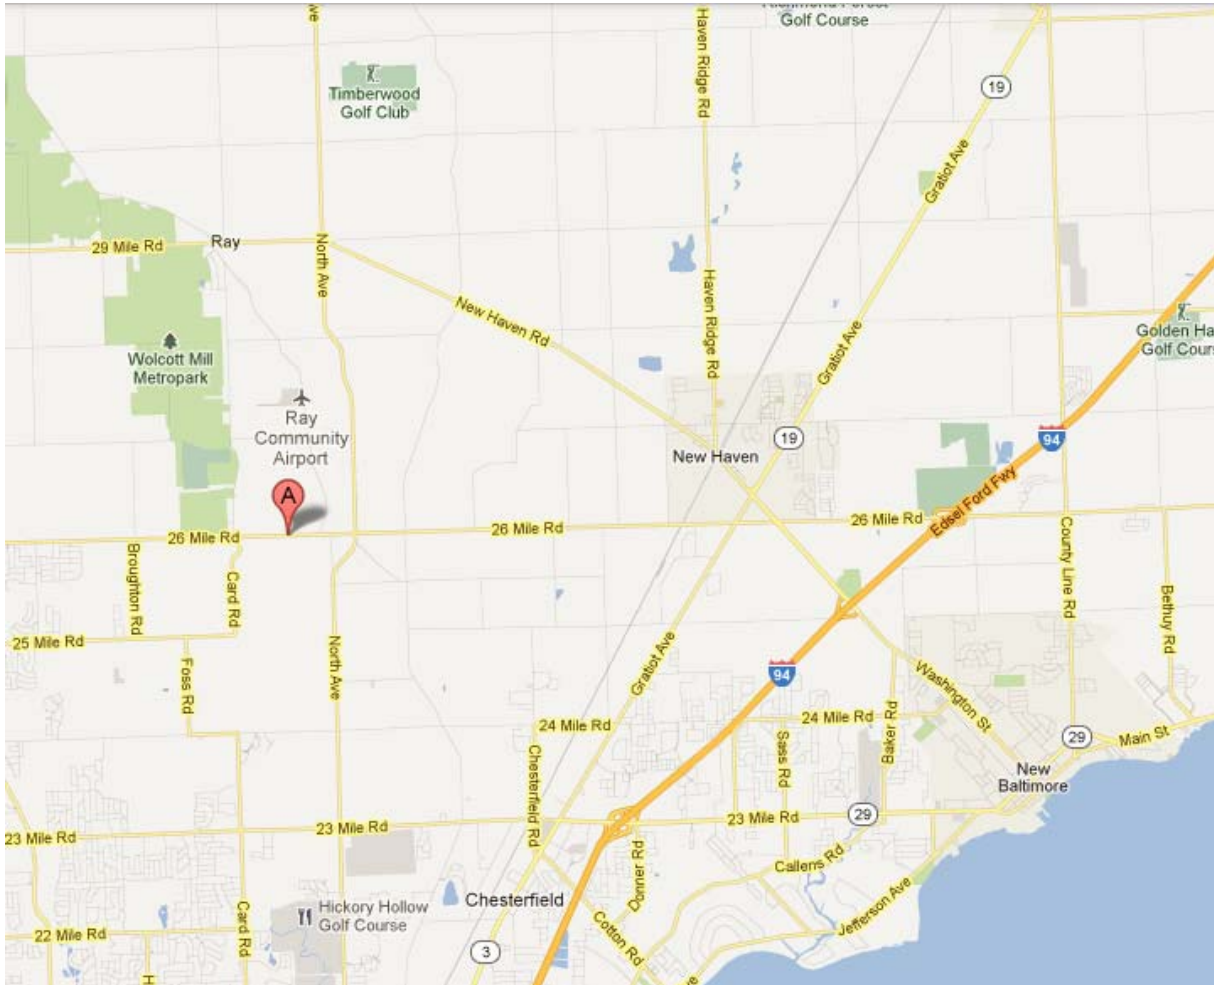

New Haven Endeavour Middle School

22505 26 Mile Road Ray, Michigan 48096

From Middle School South:

1. Starting on Jefferson, continue on Shook, until you reach I-94 East, merge onto Freeway
2. Take I-94 East to Exit 241 21 Mile Road (6 Miles)
3. Turn LEFT onto 21 Mile Road (1.9 Miles)
4. Turn RIGHT onto North Avenue (for 5.2 Miles)
5. Turn LEFT onto 26 Mile Road (0.7 Miles)

The School is on the RIGHT.

It is about 15 Miles, a 25 minute drive.