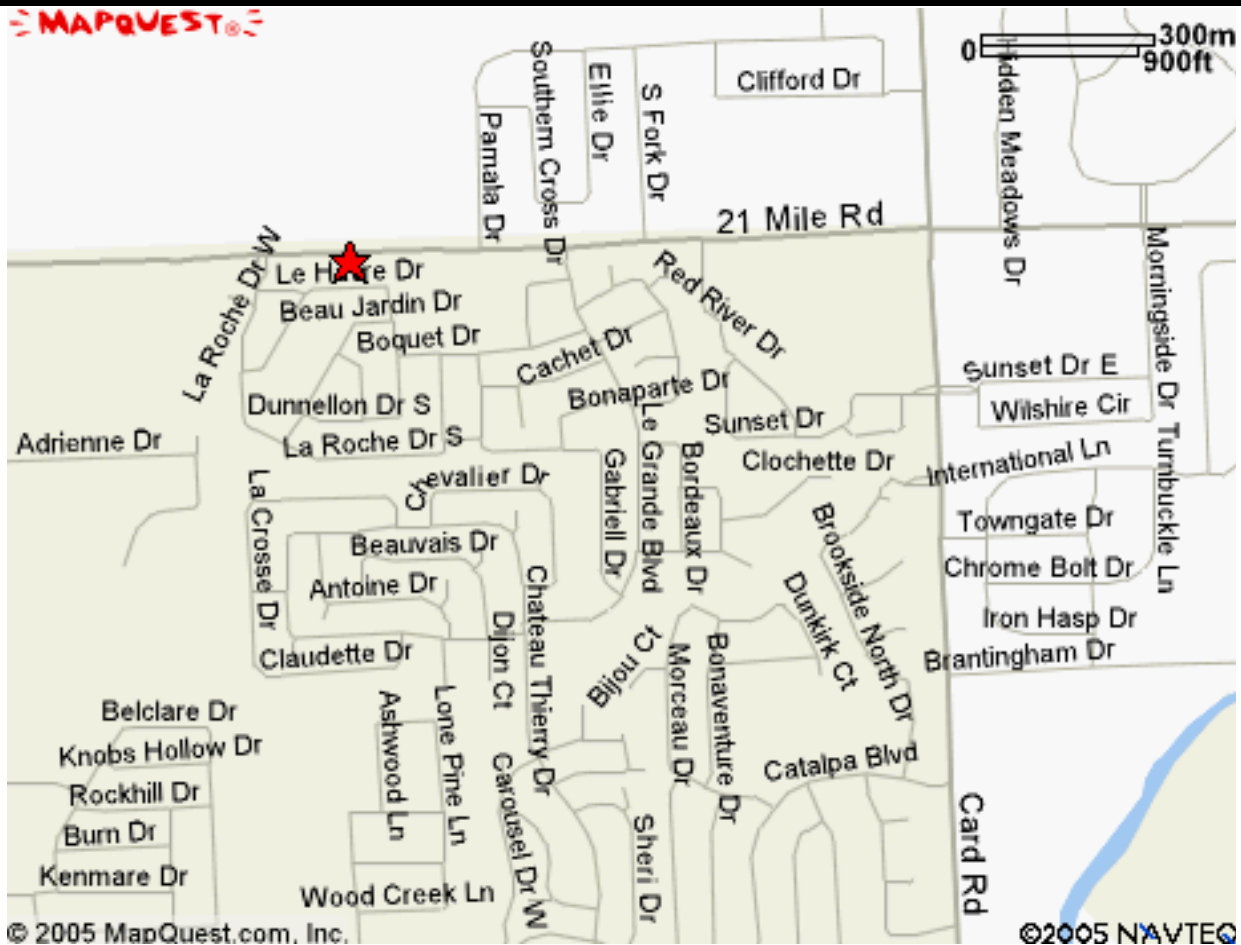

# Dakota High School

*21051 21 Mile Road*

*From Middle School South:*

- 1. Starting on Jefferson, continue on Shook*
- 2. Turn Left onto I-94 East*
- 3. Take Exit 241—21 Mile Road, turn slight left to take the 21 Mile Road WEST ramp*
- 4. Turn Left onto 21 Mile Road*
- 5. Continue on 21 Mile for 3 1/2 Miles, (Past Card Road)*